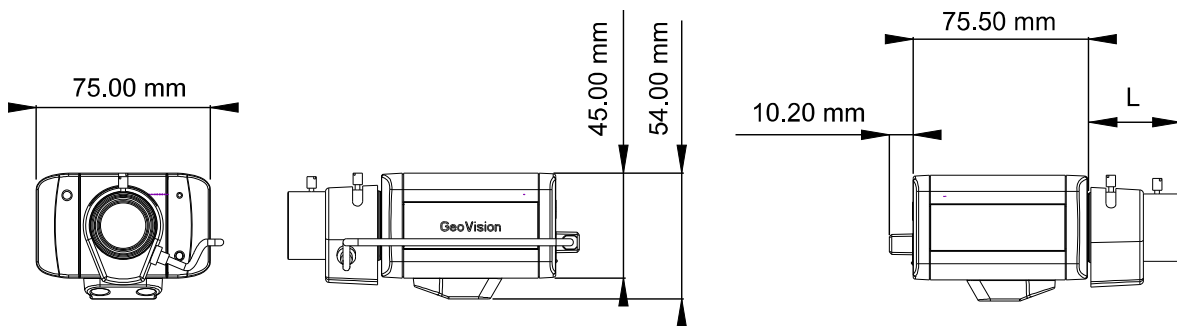

Camera Shift

Model	L Length
BX130D-0	36.5 mm
BX130D-1	15.7 mm

SPECIFICATIONS

Camera	GV-BX130D-0	GV-BX130D-1
Image Sensor	1/2.5" progressive scan CMOS	
Picture Elements	1280 (H) x 1024 (V)	
Minimum Illumination	Color	0.5 Lux at F/1.4
	B/W	0.1 Lux at F/1.4
	IR ON	0 Lux
Shutter Speed	Automatic, Manual (1/5 ~ 1/8000 sec)	
White Balance	Automatic, Manual (2800K ~ 8500K)