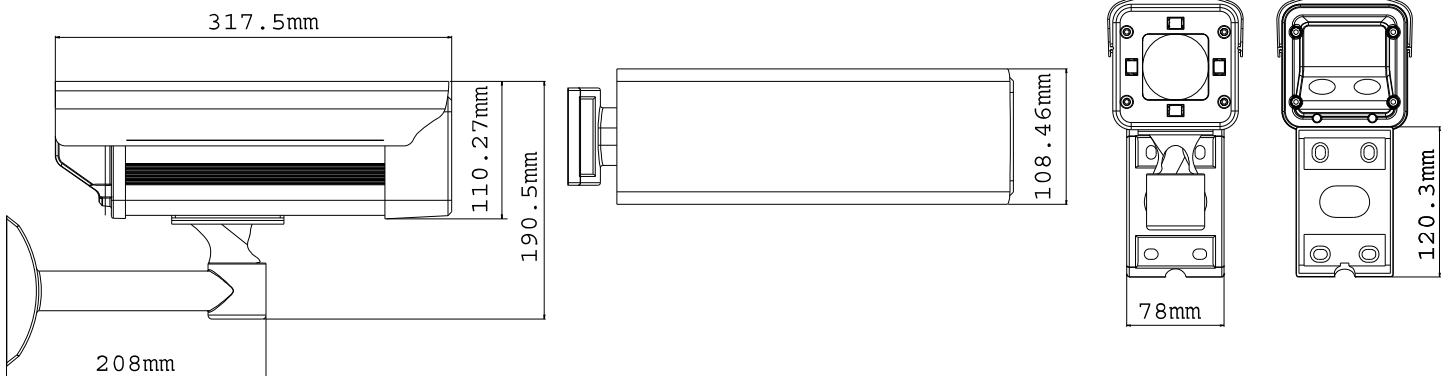

### SPECIFICATIONS

Camera		
Image Sensor		1/3" progressive scan CMOS
Picture Elements		1280 (H) x 1024 (V)
Minimum Illumination	Color	0.08 Lux at F/1.4
	B/W	0.04 Lux at F/1.4
	IR ON	0 Lux
Shutter Speed		Automatic, Manual (1/5 ~ 1/8000 sec)
White Balance		Automatic, Manual (2800 ~ 8500K)
Gain Control		Automatic
S/N Ratio		50 dB
BLC		Yes
Lens		
Megapixel		Yes
Day/Night		Yes (with removable IR-cut filter)
Lens Type		Varifocal
Focal Length		2.8 ~ 12 mm
Maximum Aperture		F/1.4