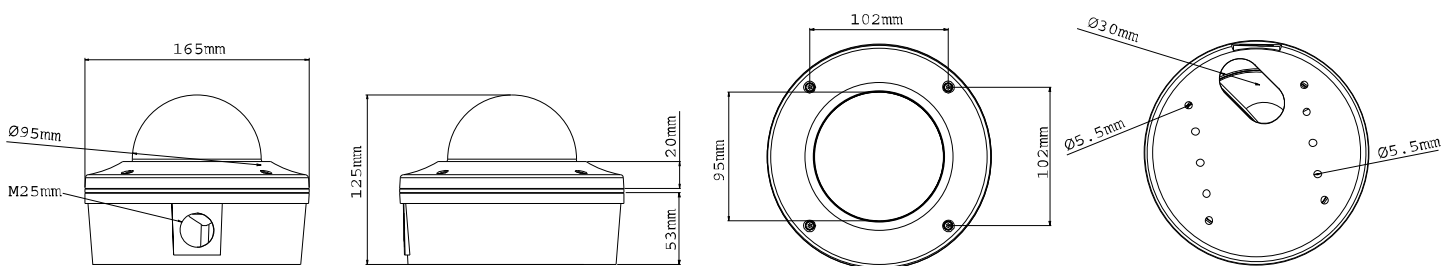

GV-VD320D /321D / 322D / 323D 3MP H.264 IR Vandal Proof IP Dome

- 1/2.5" progressive scan CMOS
- Stream 1 from H.264 and MJPEG; Stream 2 from H.264, MPEG4 and MJPEG
- Up to 20 fps at 2048 x 1536
- IK10+ rating (for GV-VD320D and GV-VD321D only)
- IK7 rating (for GV-VD322D and GV-VD323D only)
- IP66 rating
- 3-axis mechanism (pan / tilt / roll)
- Removable IR-cut filter for Day/Night function
- External microphone
- Intelligent IR
- 2-way audio
- One sensor input and alarm output
- TV-out support
- Memory card slot
- DC12V / AC24V / PoE
- Motion detection
- Tampering alarm
- Privacy mask
- IP address filtering
- Supports iPhone, iPad, Android & 3GPP
- 31 languages on Web interface

No Memory card slot & local storage function for Argentina

Models

Model	Housing Cover Cover Color	Vandal Resistance
GV-VD320D	Transparent cover	IK10+
GV-VD321D	Smoked cover	IK10+
GV-VD322D	Transparent cover	IK7
GV-VD323D	Smoked cover	IK7

Active Tampering Alarm

Camera Shift