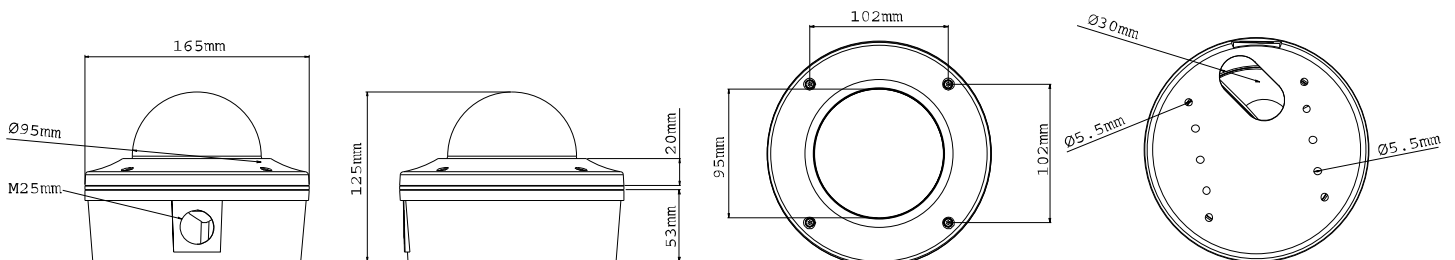

GV-VD120D /121D / 122D / 123D 1.3MP H.264 Low Lux IR Vandal Proof IP Dome

- 1/3" progressive scan Low Lux CMOS
- Stream 1 from H.264 and MJPEG; Stream 2 from H.264, MPEG4 and MJPEG
- Up to 30 fps at 1280 x 1024
- IK10+ rating (for GV-VD120D and GV-VD121D only)
- IK7 rating (for GV-VD122D and GV-VD123D only)
- IP66 rating
- Varifocal megapixel lens
- 3-axis mechanism (pan / tilt / roll)
- Removable IR-cut filter for Day/Night function
- External microphone
- Intelligent IR
- 2-way audio
- One sensor input and alarm output
- TV-out support
- Memory card slot
- DC12V / AC24V / PoE
- Motion detection
- Tampering alarm
- Privacy mask
- IP address filtering
- Supports iPhone, iPad, Android & 3GPP
- 31 languages on Web interface

No Memory card slot & local storage function for Argentina.

Models

Model	Housing Cover Cover Color	Vandal Resistance
GV-VD120D	Transparent cover	IK10+
GV-VD121D	Smoked cover	IK10+
GV-VD122D	Transparent cover	IK7
GV-VD123D	Smoked cover	IK7

Active Tampering Alarm

Camera Shift