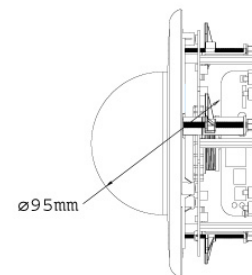

In-Ceiling Mount