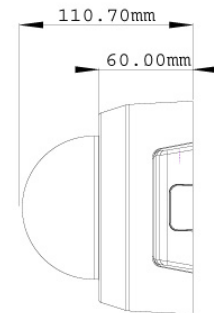

Hard-Ceiling Mount