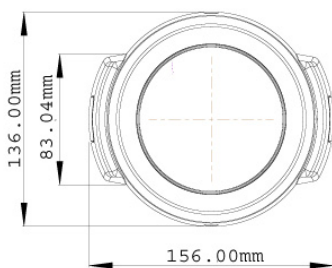

Active Tampering Alarm

Tampered

Focus Change

Camera Shift

Hard-Ceiling Mount

In-Ceiling Mount

SPECIFICATIONS

Camera		
Image Sensor		1/3" progressive scan CMOS
Picture Elements		1280 (H) x 1024 (V)
Minimum Illumination	Color	0.15 Lux (1/30 sec), 0.08 Lux (1/5 sec)
	B/W IR ON	0 Lux
Shutter Speed		Automatic, Manual (1/5 ~ 1/8000 sec)
White Balance		Automatic, Manual (2800K ~ 8500K)
Lens		
Megapixel		Yes
Day/Night		Yes (with removable IR-cut filter)
Lens Type		Varifocal
Focal Length		2.7 ~ 9 mm
Maximum Aperture		F/1.3
Mount		Ø 14 mm
Image Format		1/3"
Operation	Focus	Manual (w / lock)
	Zoom	Manual (w / lock)
	Iris	DC drive
IR LED Quantity		10 IR LEDs
IR Distance		15 m / 50 ft (Max.)
Operation		
Video Compression		H.264, MPEG4, MJPEG
Video Streaming		Stream 1 from H.264 and MJPEG; Stream 2 from H.264, MPEG4 and MJPEG
Frame Rate		30 fps at 1280 x 1024 * The frame rate and the performance may vary depending on the number of connections and data bitrates (different scenes).
Image Setting		Brightness, Contrast, Sharpness, Gamma, White Balance, Flicker-less, Image Orientation, Shutter Speed, Backlight Compensation, D/N Sensitivity
Audio Compression		G.711, AAC (16 kHz / 16 bit) * AAC is only supported by GV-System V8.5 or later
Two-way Audio		Yes
Sensor Input		1 Input (Dry Contact)
Alarm Output		1 Output (200mA 5V DC)
Video Resolution		
Main Stream	4:3	1280 x 960, 640 x 480, 320 x 240
	16:9	1280 x 720, 640 x 360, 448 x 252
	5:4	1280 x 1024, 640 x 512, 320 x 256
Sub Stream	4:3	640 x 480, 320 x 240
	16:9	640 x 360, 448 x 252
	5:4	640 x 512, 320 x 256
Network		
Interface		10/100 Ethernet
Ethernet Protocol		HTTP, HTTPS, TCP, UDP, SMTP, FTP, DHCP, NTP, UPnP, DynDNS, 3GPP/ISMA, RTSP, PSIA, SNMP, QoS (DSCP)
Mechanical		
Lens Mounting		Ø 14 mm
Camera Angle Adjustment	Pan	0° ~ 350°
	Tilt	10° ~ 90°
	Rotation	0° ~ 340°
Temperature Detector		Yes