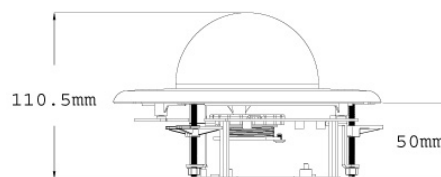

Active Tampering Alarm

Tampered

Focus Change

Camera Shift

Hard-Ceiling Mount

In-Ceiling Mount

SPECIFICATIONS

Camera		
Image Sensor		1/3" progressive scan CMOS
Picture Elements		1280 (H) x 1024 (V)
Minimum Illumination	Color	0.15 Lux (1/30 sec), 0.08 Lux (1/5 sec)
	B/W IR ON	0 Lux
Shutter Speed		Automatic, Manual (1/5 ~ 1/8000 sec)
White Balance		Automatic, Manual (2800K ~ 8500K)
Lens		
Megapixel		Yes
Day/Night		Yes (with removable IR-cut filter)
Lens Type		Varifocal
Focal Length		2.7 ~ 9 mm
Maximum Aperture		F/1.3
Mount		Ø 14 mm
Image Format		1/3"
Operation	Focus	Manual (w / lock)
	Zoom	Manual (w / lock)
	Iris	DC drive
IR LED Quantity		10 IR LEDs
IR Distance		15 m / 50 ft (Max.)
Operation		
Video Compression		H.264, MPEG4, MJPEG
Video Streaming		Stream 1 from H.264 and MJPEG; Stream 2 from H.264, MPEG4 and MJPEG
Frame Rate		30 fps at 1280 x 1024 * The frame rate and the performance may vary depending on the number of connections and data bitrates (different scenes).
Image Setting		Brightness, Contrast, Sharpness, Gamma, White Balance, Flicker-less, Image Orientation, Shutter Speed, Backlight Compensation, D/N Sensitivity
Audio Compression		G.711, AAC (16 kHz / 16 bit) * AAC is only supported by GV-System V8.5 or later
Two-way Audio		Yes
Sensor Input		1 Input (Dry Contact)
Alarm Output		1 Output (200mA 5V DC)
Video Resolution		
Main Stream	4:3	1280 x 960, 640 x 480, 320 x 240
	16:9	1280 x 720, 640 x 360, 448 x 252
	5:4	1280 x 1024, 640 x 512, 320 x 256
Sub Stream	4:3	640 x 480, 320 x 240
	16:9	640 x 360, 448 x 252
	5:4	640 x 512, 320 x 256
Network		
Interface		10/100 Ethernet
Ethernet Protocol		HTTP, HTTPS, TCP, UDP, SMTP, FTP, DHCP, NTP, UPnP, DynDNS, 3GPP/ISMA, RTSP, PSIA, SNMP, QoS (DSCP)
Mechanical		
Lens Mounting		Ø 14 mm
Camera Angle Adjustment	Pan	0° ~ 350°
	Tilt	10° ~ 90°
	Rotation	0° ~ 340°
Temperature Detector		Yes